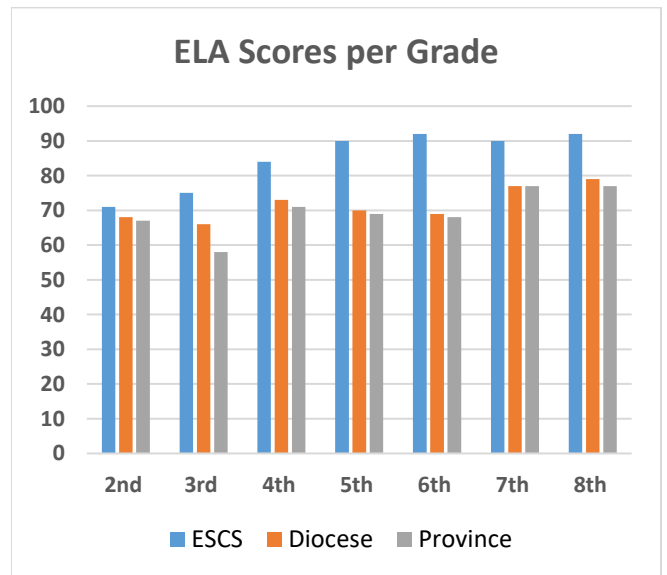

☺ ESCS National Percentile Rank of Average Standard Score

2017-2018 Iowa Assessment Overview

Espiritu Santo Catholic School

These tables provide information on how well the students in grades 2-8 at ESCS performed on the Iowa Assessment in March of 2018.

The National Norm is the 50th percentile.

Total Percentile Average	ESCS	Diocese	Province
English/ Language Arts	<u>85</u>	72	71
Total Math	<u>72</u>	62	59

- The “**Diocese**” represents all the Catholic Schools in the Diocese of St. Petersburg.
- The “**Province**” represents all the Catholic Schools in the State of Florida.